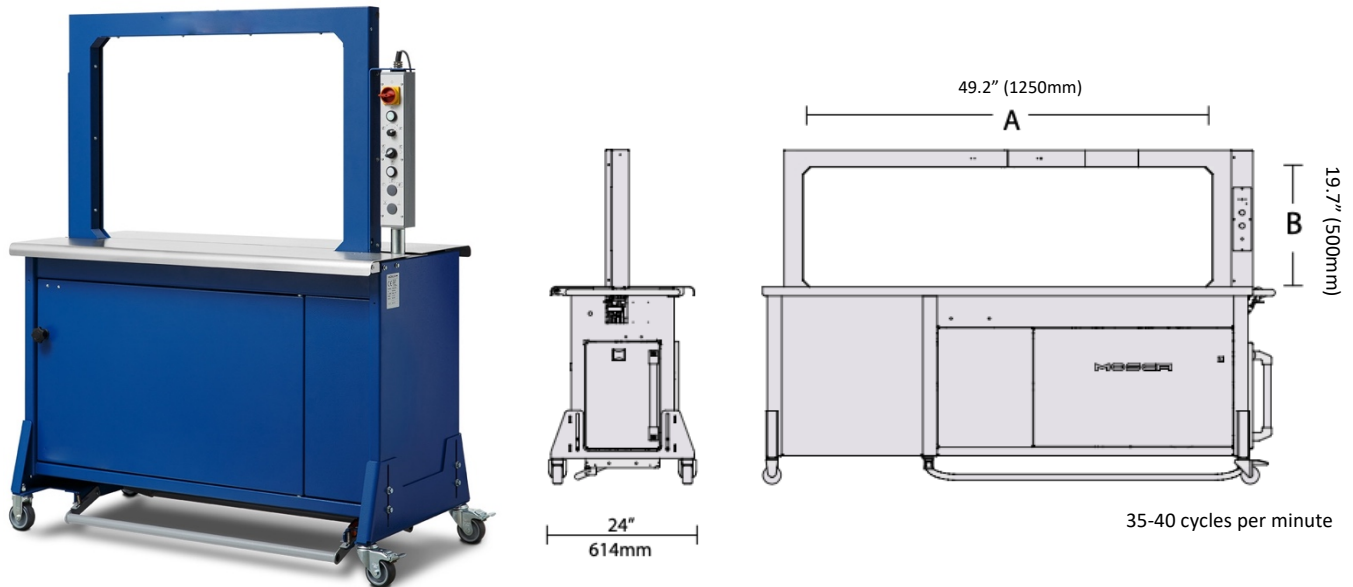

## MOSCA ROMP-4

### Standard Features

Mosca strapping systems are renowned for their use of advanced technology to simplify operation and maintenance requirements while achieving phenomenal levels of reliability. The ROMP-4 walk-up strapping machine has specific features to make quick work of bundling in fast-paced operations.

- DC brushless direct drive sealer eliminates all belts, chains, pulleys, sprockets, clutches and brakes. The number of components, their related spare parts costs and maintenance time are drastically reduced. Machine productivity is correspondingly increased.
- Dual access to strap coil dispenser for coil loading, and push-button strap threading simplifies coil changes to make it fast and convenient. Door for coil replacement opens on machine side-right or machine front; side dispenser pulls out on sliding rack for operator ease and convenience.
- Interlocked, hinged tabletop allows for fast, safe access to the sealer for cleaning or troubleshooting.
- The precision single-piece strap track provides positive control and exceptionally reliable feeding of low-cost polypropylene strapping in widths of 5mm to 12mm.

### Technical Data

**Production Rate:** Up to 40 straps per minute depending upon package size and track dimensions.

**Strapping:** 5mm, 6mm, 8mm, 9mm and 12mm Machine Grade Polypropylene.

**Electrical Requirements:** 110V/220V, 50/60 Hz, .5 KVA